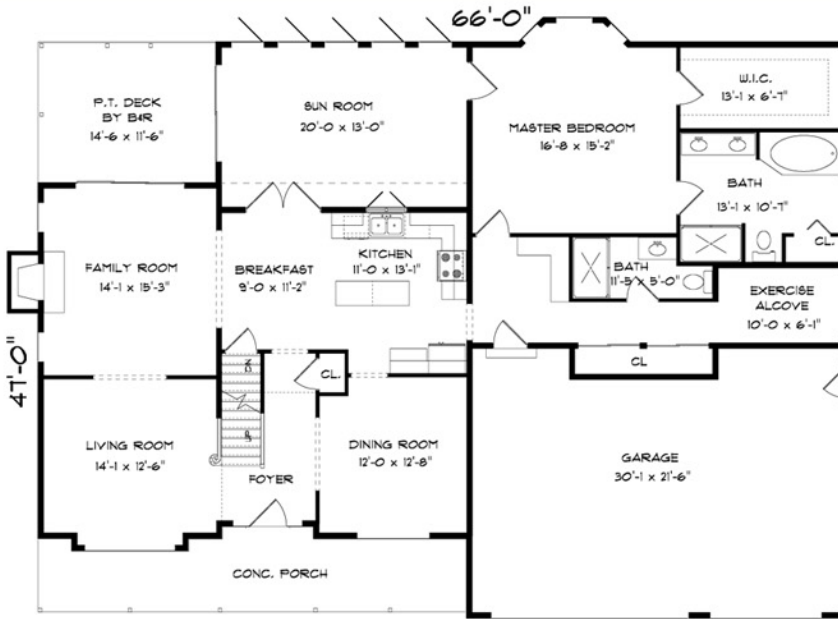

# Youngsford

2911 sq. ft.

4 Bedrooms

2.5 Baths

**FIRST FLOOR**  
2080 SQUARE FEET

**SECOND FLOOR**  
831 SQUARE FEET